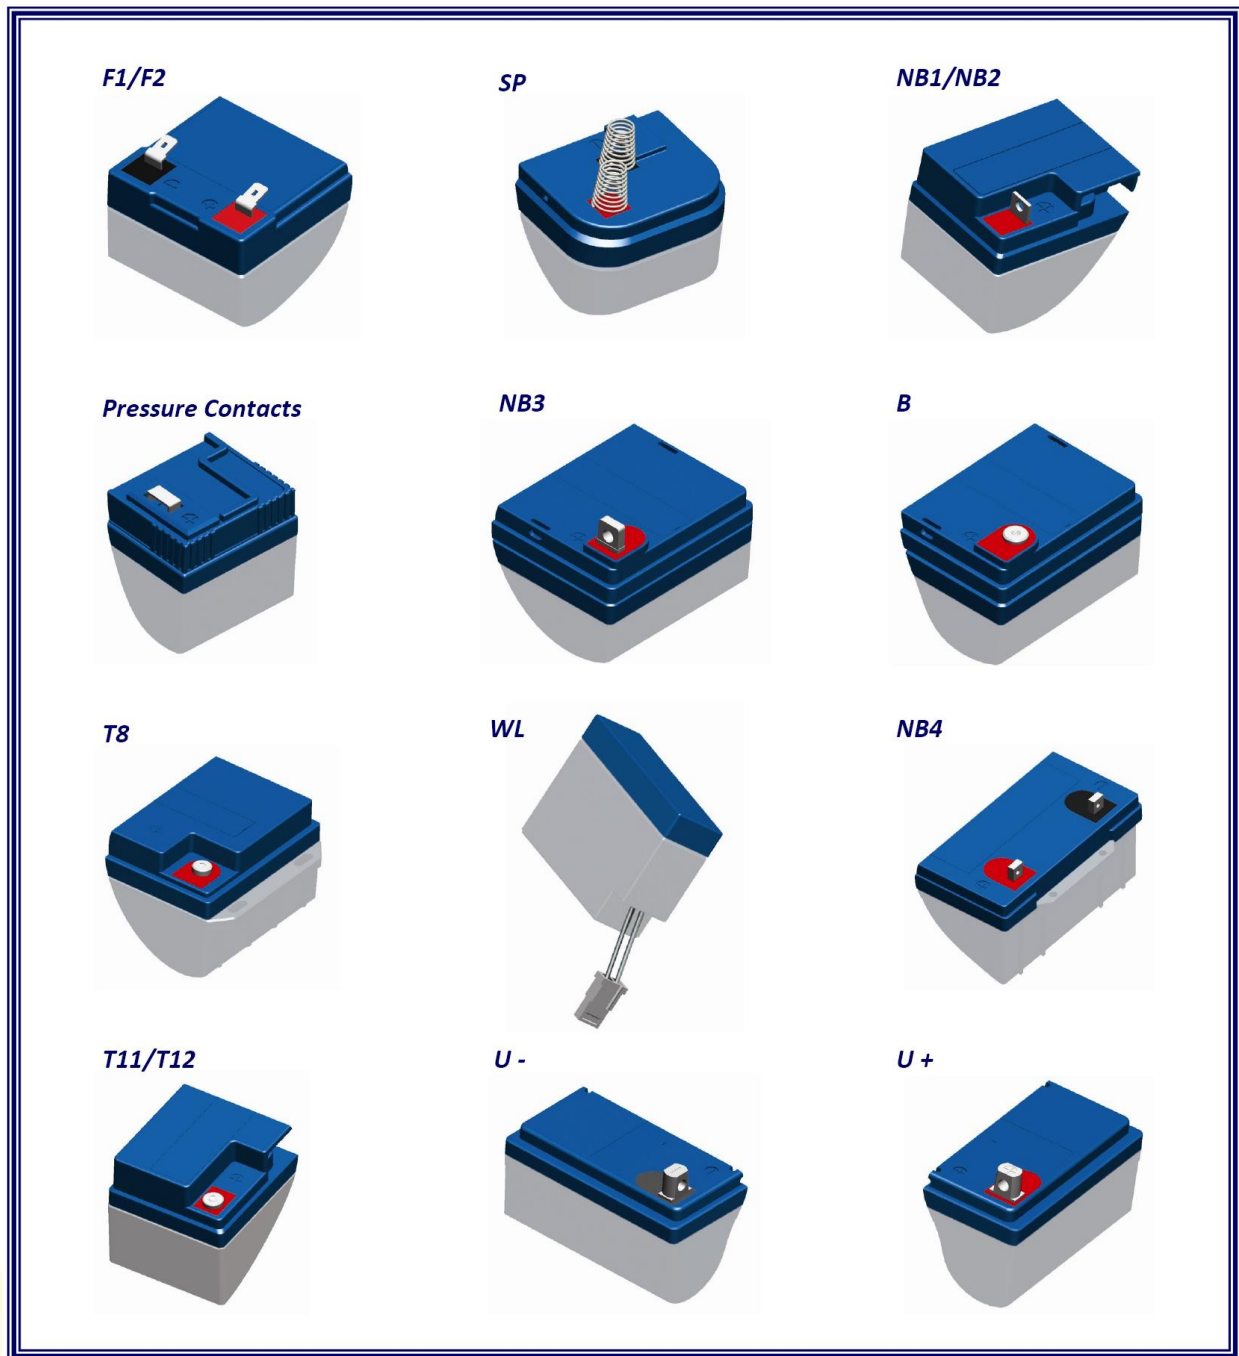

Application Note

Battery Terminal Diagrams

Terminal Illustrations 3D Perspectives

These drawings show the terminal type only.
For orientation & size details of the terminals, please consult Power On Australia for advice.